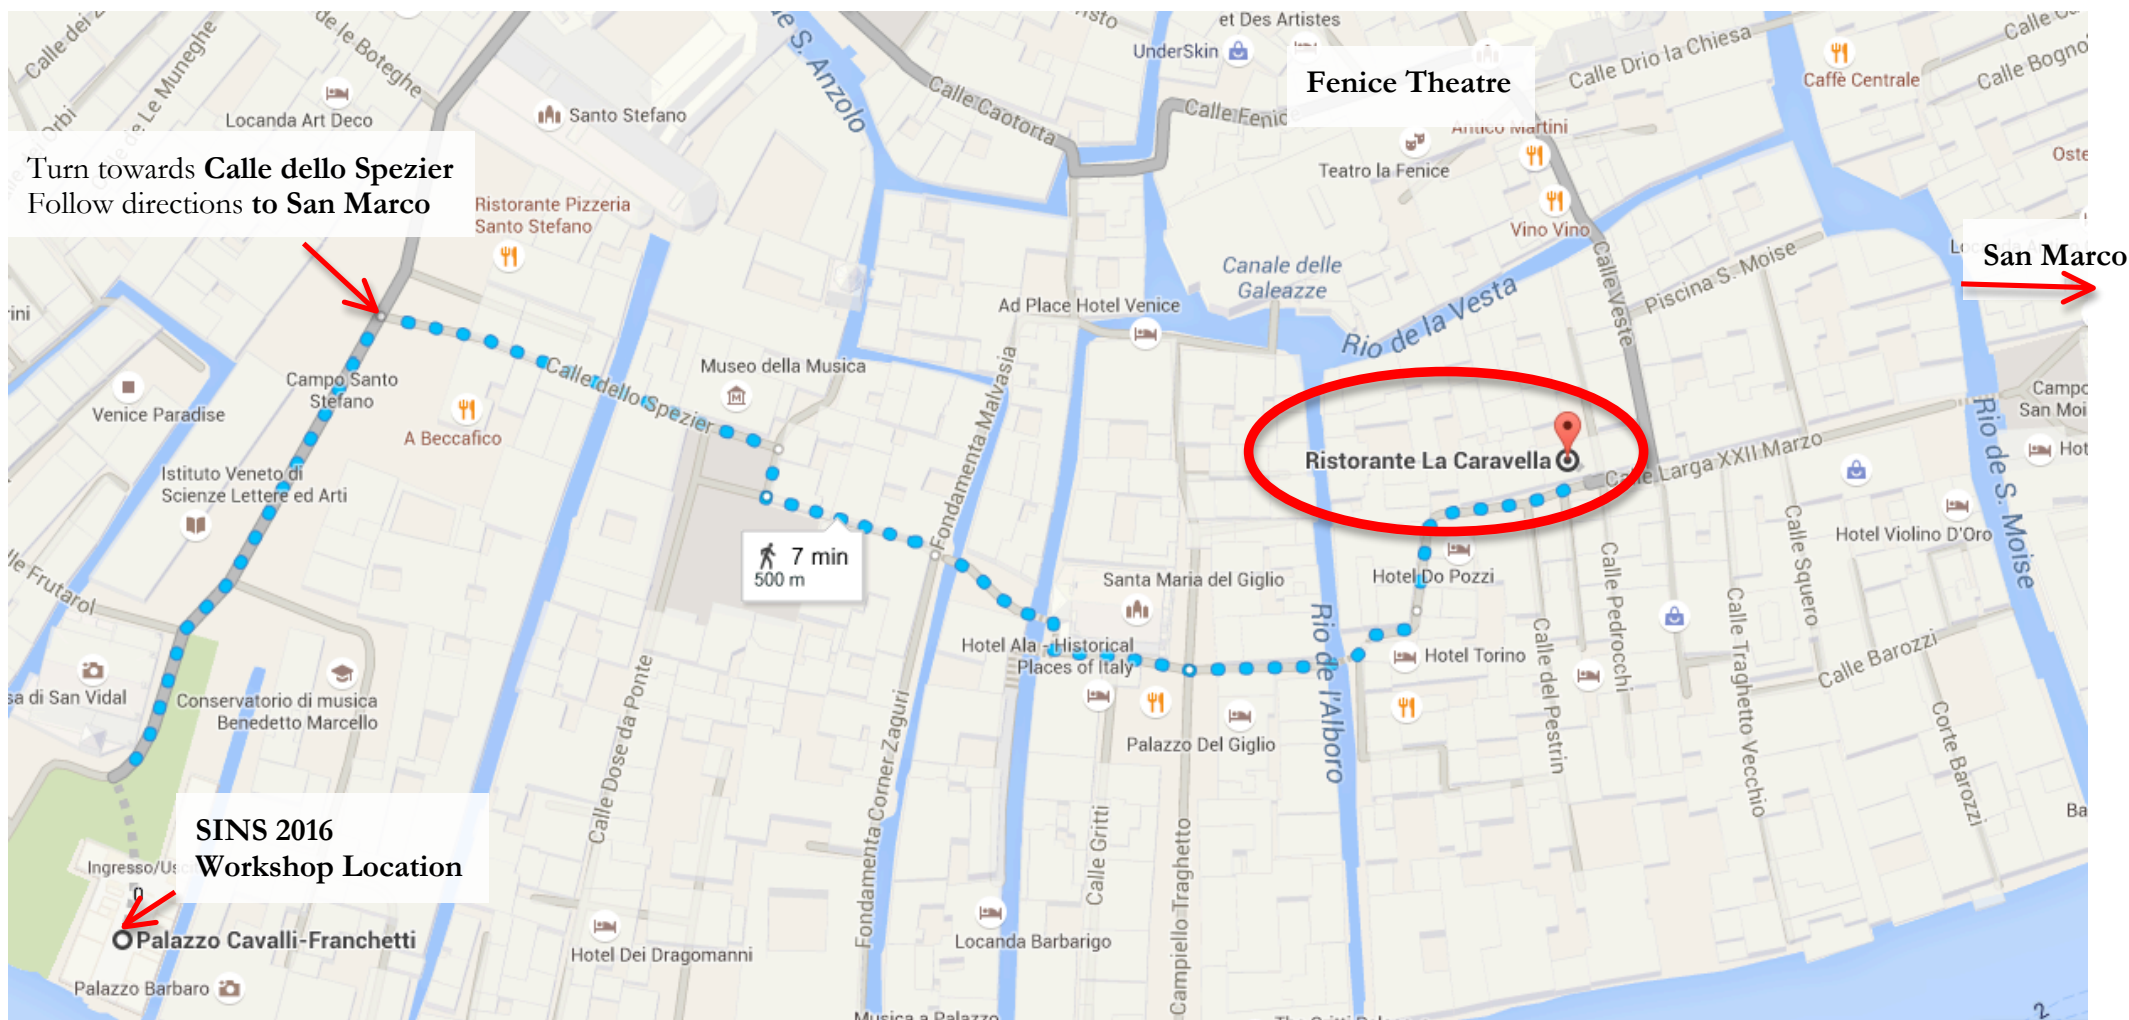

SOCIAL DINNER – 9 JUNE at 20:00 RESTAURANT LA CARAVELLA – LOCATION

HOW TO REACH IT

The restaurant can be reached by foot (passing through campo Santo Stefano and following directions to San Marco square) or by vaporetto with line 1, Santa Maria del Giglio boat stop; when you get off the boat walk in the direction of San Marco and the restaurant is just two minutes away.